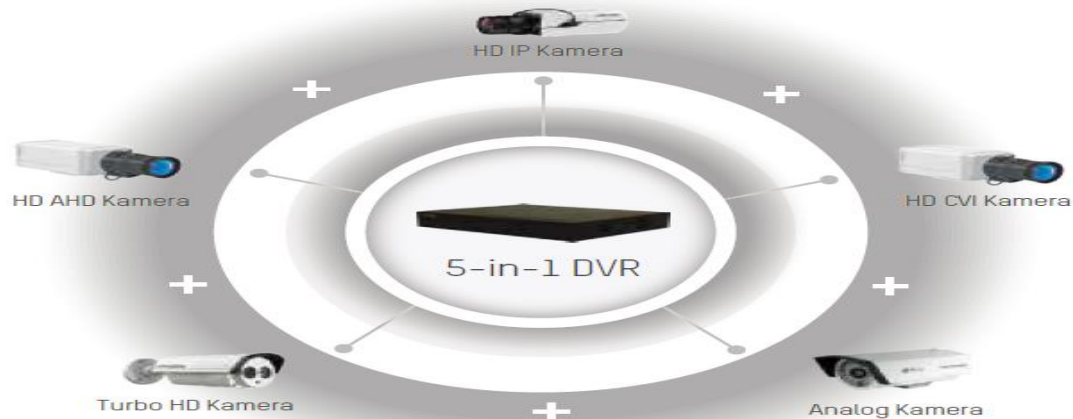

5-in-1 HİBRİT CİHAZLAR